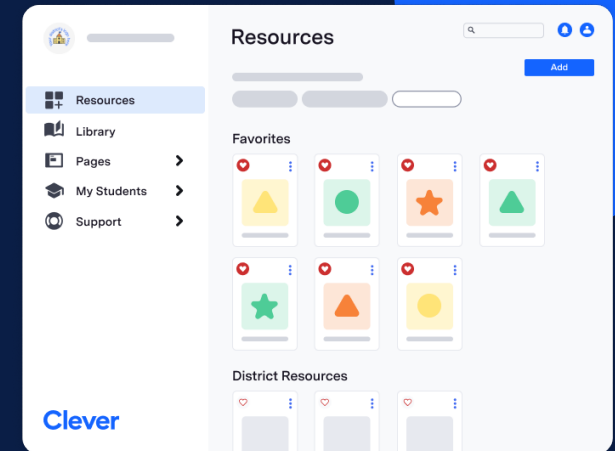

Enhanced Teacher Portal

Clever is updating the portal with a fresh look and feel to make it easier for teachers to find and use resources. We will retire the current portal experience in July 2024 and transition all teachers to the new, Enhanced Teacher Portal.

What to expect next

Saved classroom time

Over 390,000 teachers are using the Enhanced Teacher Portal and our tests show that they are accessing their resources twice as fast as teachers using the classic portal.

Learn at your own pace

You can preview the Enhanced Teacher Portal using a toggle in your navigation. You can switch back and forth between the current and new portal experiences until July 2024 when we will retire the Classic Teacher Portal.

Become an expert with resources and education

Clever is updating all of our customer education to reflect the Enhanced Teacher Portal. We also have a collection of resources available now in Clever Academy that will help teachers become experts on saving classroom time using the Enhanced Teacher Portal.